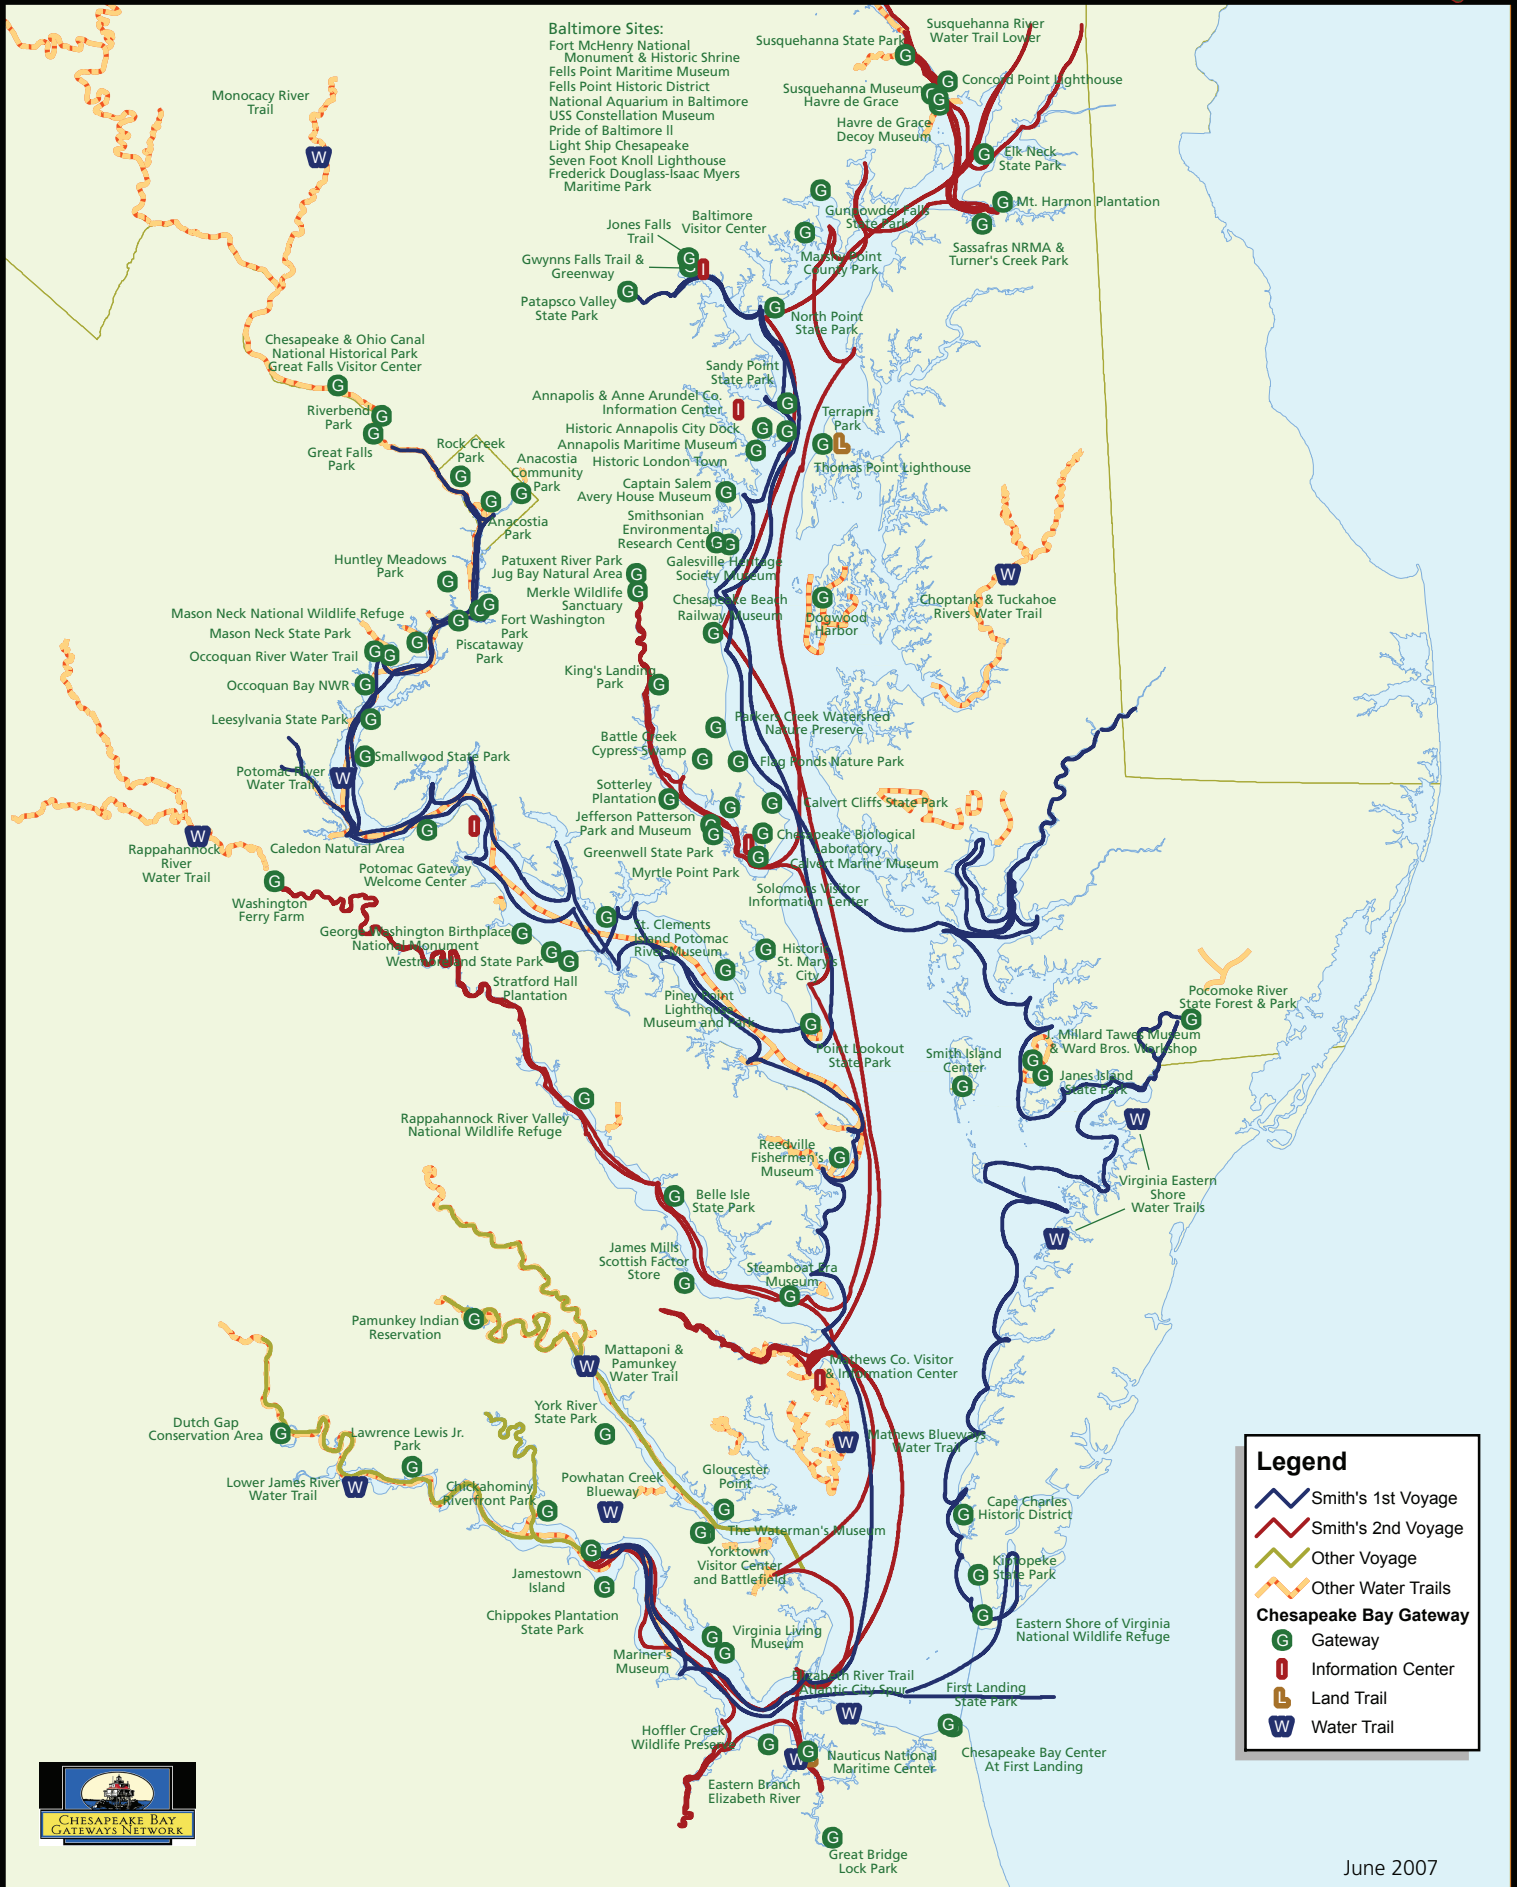

Captain John Smith Chesapeake National Historic Trail

Chesapeake Bay Gateways and Water Trails

National Park Service
U.S. Department of the Interior

Legend

- Smith's 1st Voyage
- Smith's 2nd Voyage
- Other Voyage
- Other Water Trails

Chesapeake Bay Gateway

- Gateway
- Information Center
- Land Trail
- Water Trail